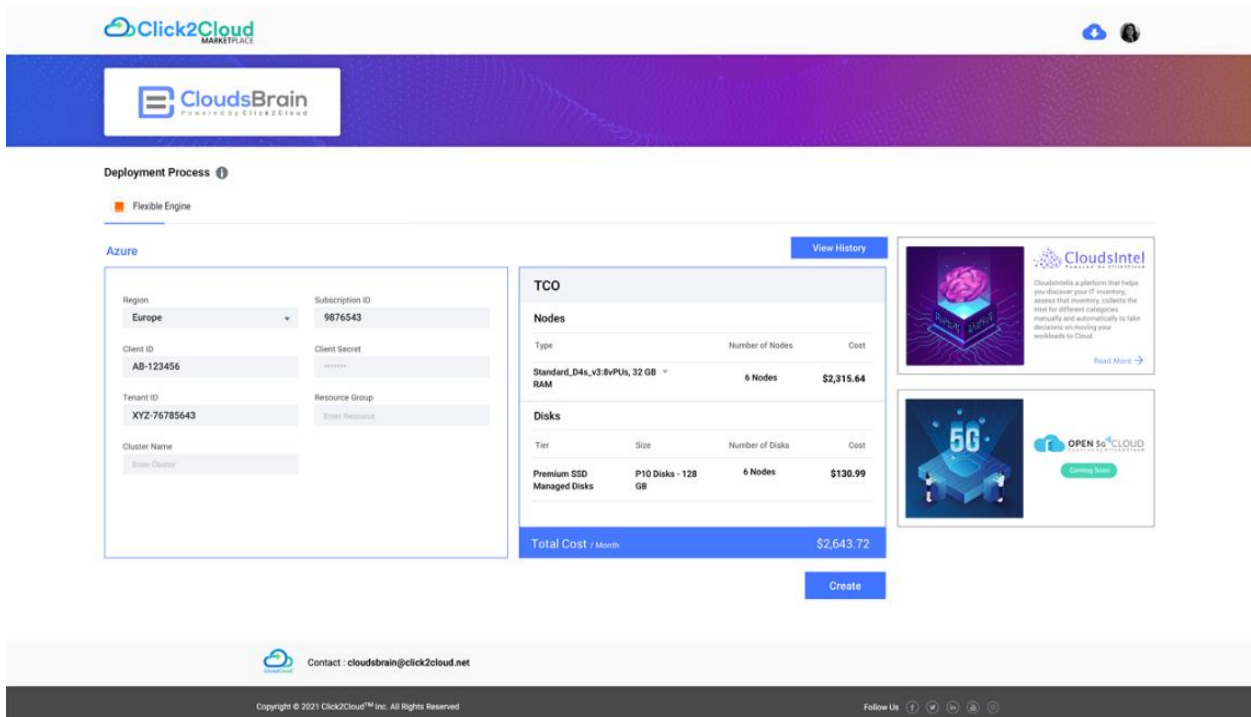

Step 5. Upload the Cloud assess / secrete keys and credentials in the portal.

Click2Cloud Clouds Brain Deployment Guide

Step 6. Deploy your workloads on Flexible Engine cloud

The screenshot displays the Click2Cloud CloudsBrain dashboard. At the top, there is a navigation bar with the Click2Cloud Marketplace logo and the CloudsBrain logo. Below this, a 'Deployment Process' section is visible, with a 'Flexible Engine' tab selected. The main area features a 'Deployment History' table with columns for Application, Platform, Location, Deployment ID, Deployment Date, License Expire Date, and Status. To the right of the table, there are two promotional cards: one for Cloudsintel and another for OPEN SEC CLOUD. At the bottom, there is a contact information section and a footer with copyright and social media links.